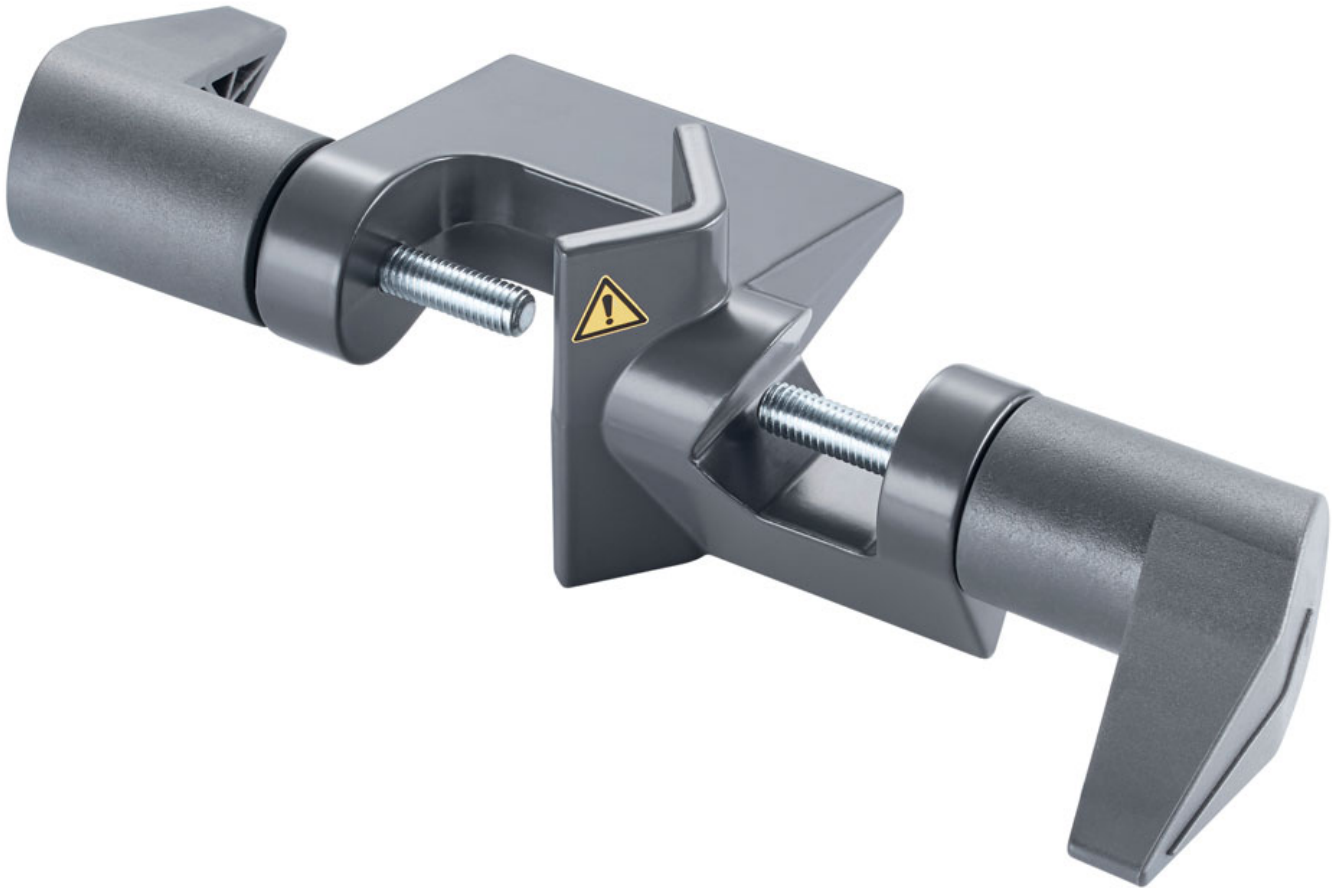

IKA

designed for scientists

R 270 Boss head clamp

/// Data Sheet

Clamping range - stand: 25 - 36 mm

Clamping range - extension arm: 5 - 21 mm

Material: cast aluminum

designed for scientists